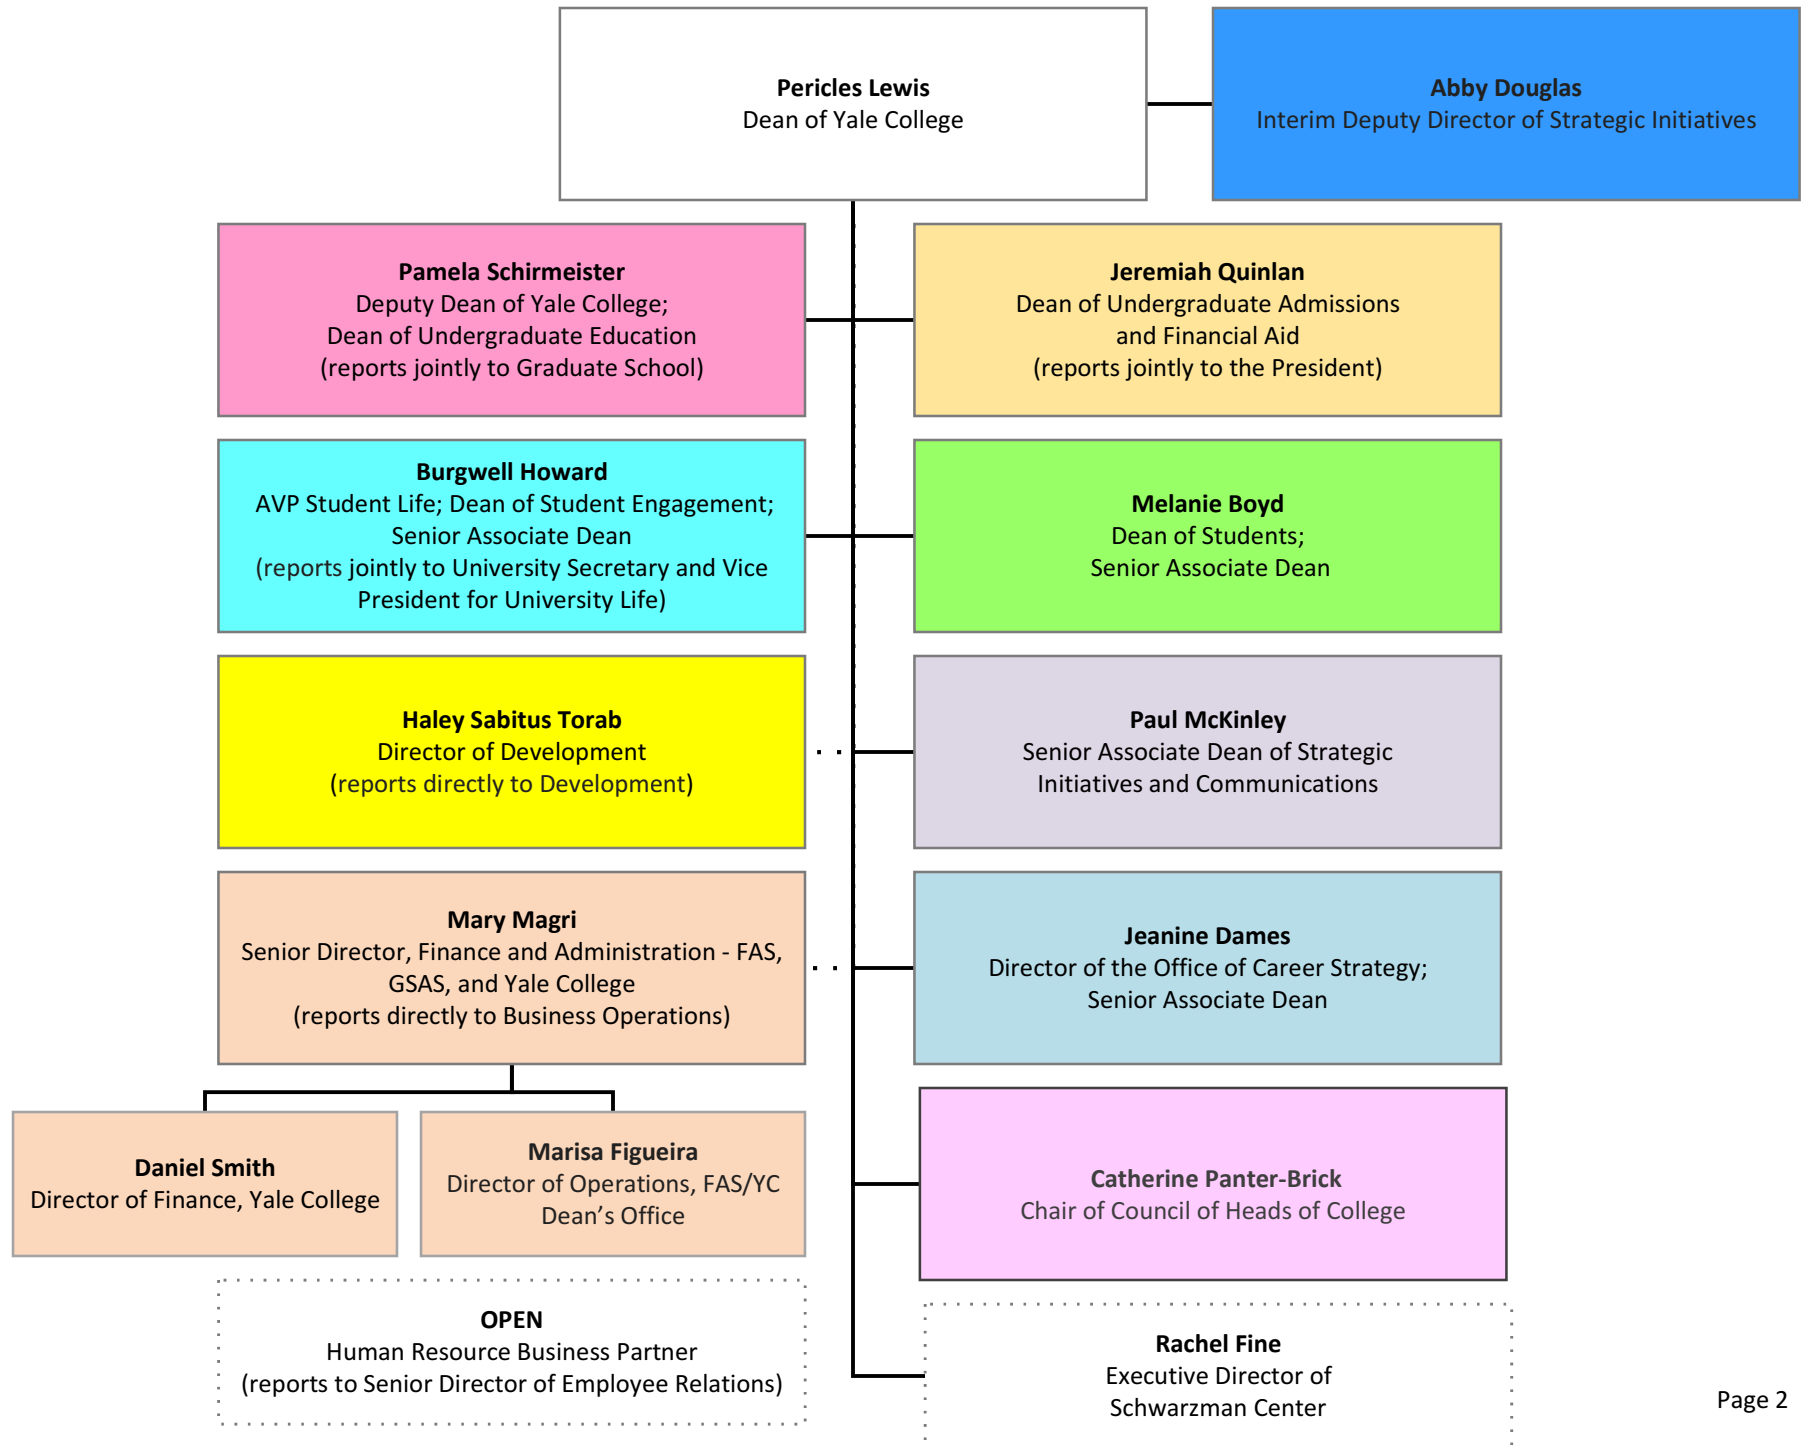

Yale College Organization

Management Team

Admissions and Financial Aid – Undergraduate Admissions

Admissions and Financial Aid – Undergraduate Financial Aid

Business Operations

Career Strategy and Fellowships – Career Strategy

Career Strategy and Fellowships – Fellowships

Communications

Development

Council of Heads of College

Heads of College

Office of the Dean

Student Affairs

Student Engagement

Undergraduate Education

Undergraduate Education – Academic Affairs

Undergraduate Education – Academic Affairs – Naval ROTC / Air Force

Undergraduate Education – Arts

Undergraduate Education – Education Studies

Undergraduate Education – International and Summer Programs

Undergraduate Education – Science & Quantitative Reasoning Education

Undergraduate Education – Sustainable Food Program