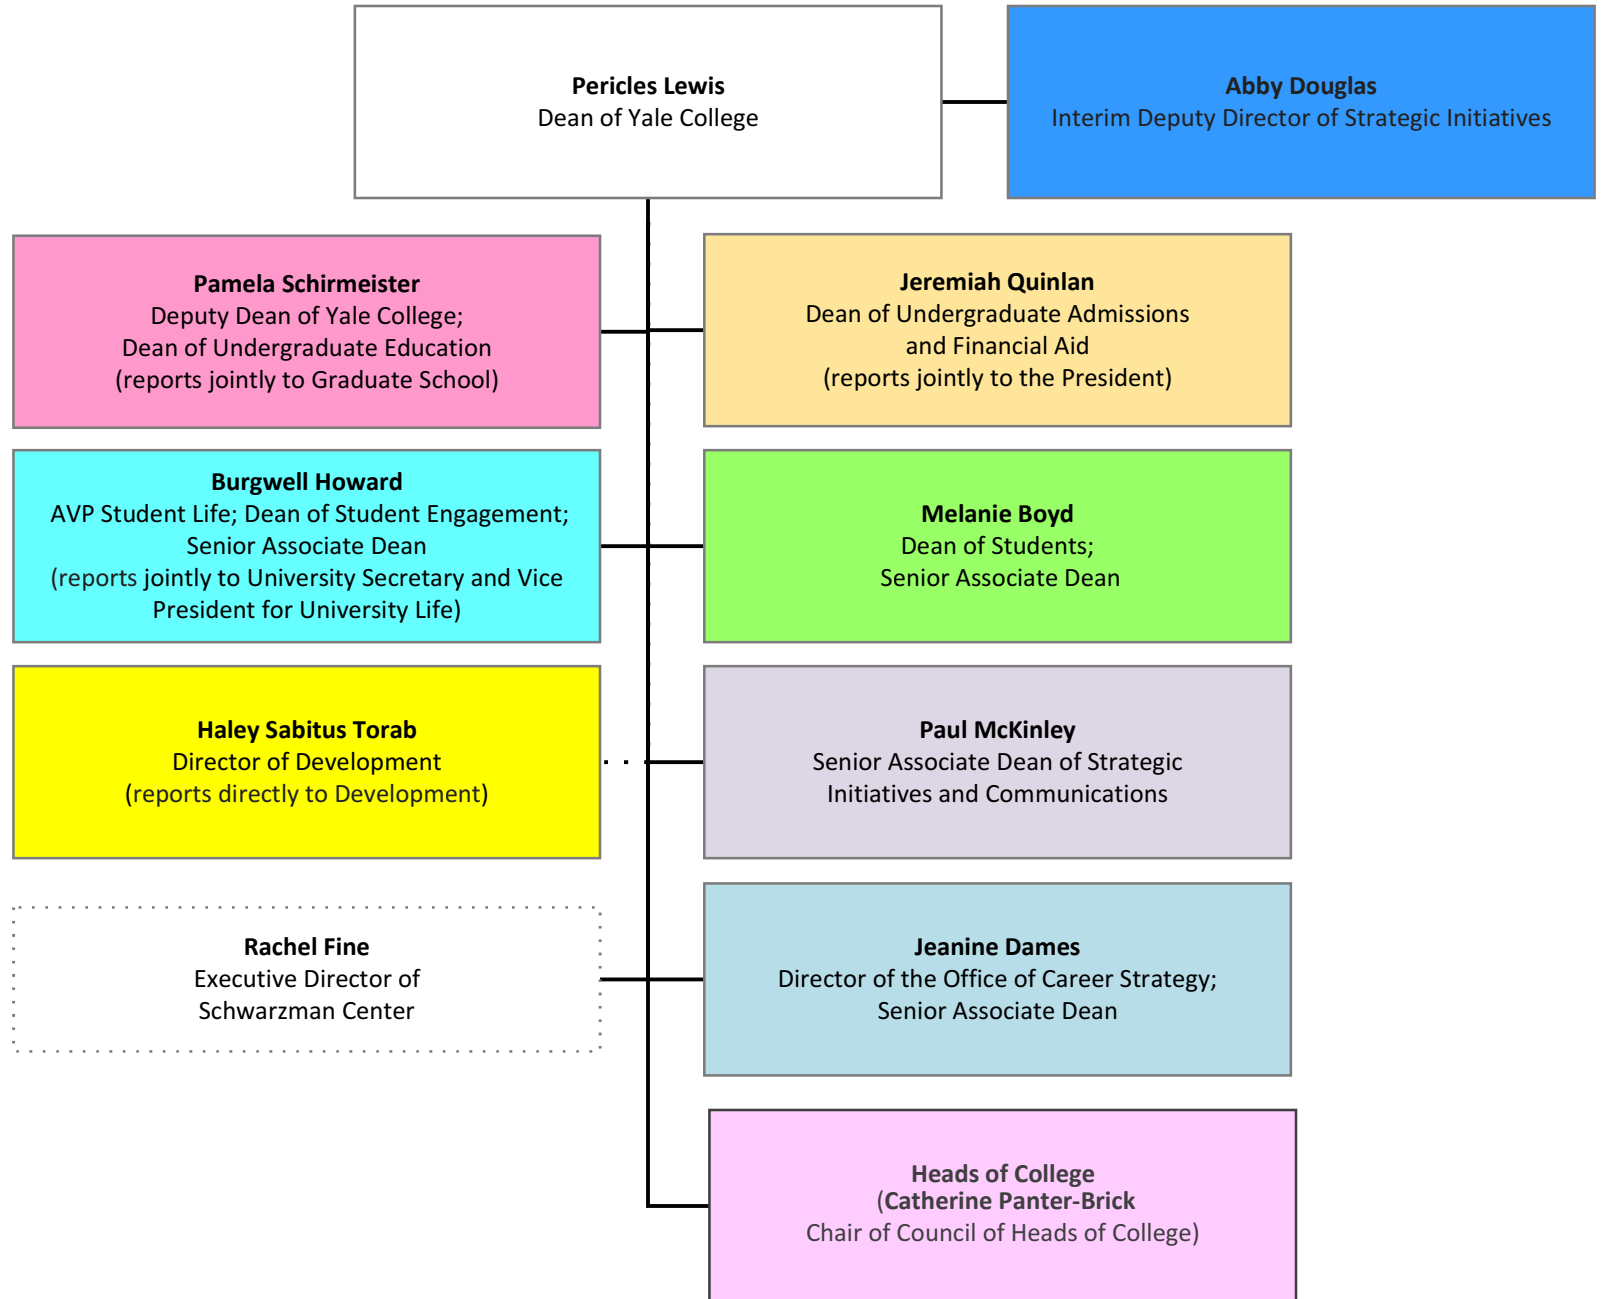

Yale College Organization

Management Team

Admissions and Financial Aid – Undergraduate Admissions

Admissions and Financial Aid – Undergraduate Financial Aid

Business Operations

Career Strategy and Fellowships – Career Strategy

Career Strategy and Fellowships – Fellowships

Communications

Development

Council of Heads of College

Heads of College

Office of the Dean

Student Affairs

Student Engagement

Undergraduate Education

Undergraduate Education – Academic Affairs

Undergraduate Education – Academic Affairs – Naval ROTC / Air Force

Undergraduate Education – Arts

Undergraduate Education – Education Studies

Undergraduate Education – International and Summer Programs

Undergraduate Education – Science & Quantitative Reasoning Education

Undergraduate Education – Sustainable Food Program