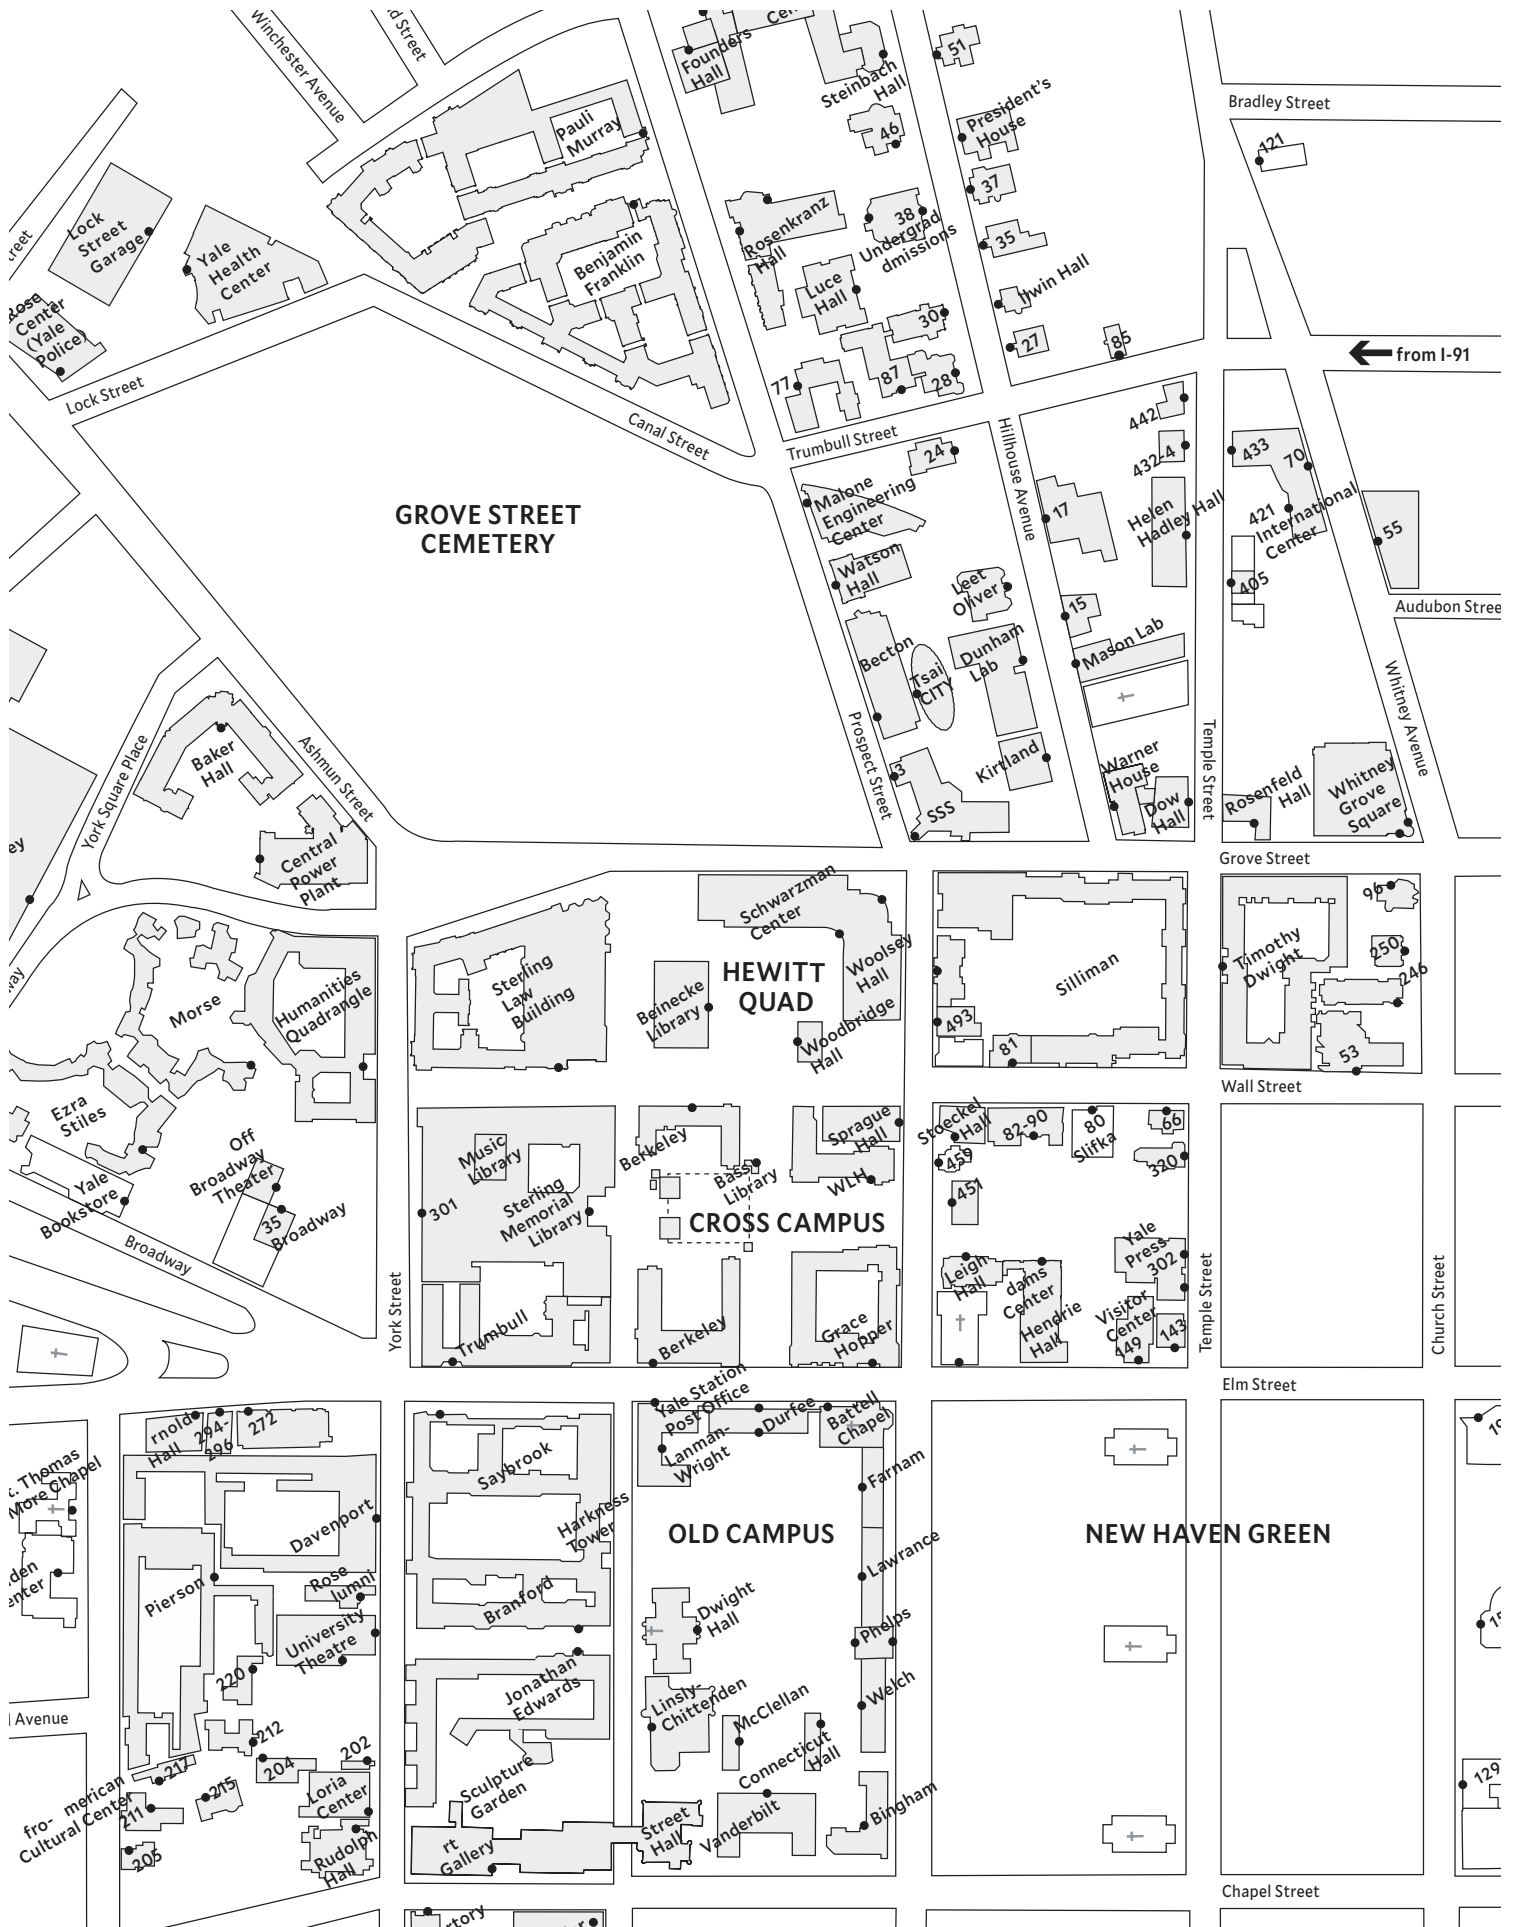

GROVE STREET CEMETERY

HEWITT QUAD

CROSS CAMPUS

OLD CAMPUS

NEW HAVEN GREEN

← from I-91

Lock Street
Winchester Avenue
Canal Street
Trumbull Street
Hillhouse Avenue
Temple Street
Wall Street
Elm Street
Chapel Street

York Square Place
Ashmun Street
Broadway

York Street

Temple Street

Grove Street

Wall Street

Elm Street

Chapel Street

Audubon Street

Whitney Avenue

Church Street

Baker Hall
Central Power Plant
Morse
Humanities Quadrangle
Ezra Stiles
Yale Bookstore
Off Broadway Theater
35 Broadway

Stepling Law Building
Beinecke Library
Schwarzman Center
Woolsey Hall
Woodbridge Hall

Music Library
Sterling Memorial Library
Berkeley
Bass Library
Sprague Hall
WCH
Trumbull
Berkeley
Grace Hopper

Silliman
493
81

Stoeckel Hall
82-90
80
Sifka
320
Leigh Hall
Yale Press
307
Visitor Center
449
143

Timothy Dwight
96
250
246
53

Arnold Hall
294
296
272
Davenport
Pierson
Rose Lunn
University Theatre
220
212
204
202
Loria Center
Rudolph Hall
211
215
205

Saybrook
Harkness Tower
Brantford
Jonathan Edwards
Sculpture Garden
Art Gallery

Yale Station
Post Office
Lanman
Wright
Dunfee
Bartoll
Chapel
Farnam
Lawrance
Phelps
Welch
Dwight Hall
Linsley
Chittenden
McClellan
Connecticut Hall
Vanderbilt
Street Hall
Bingham

129