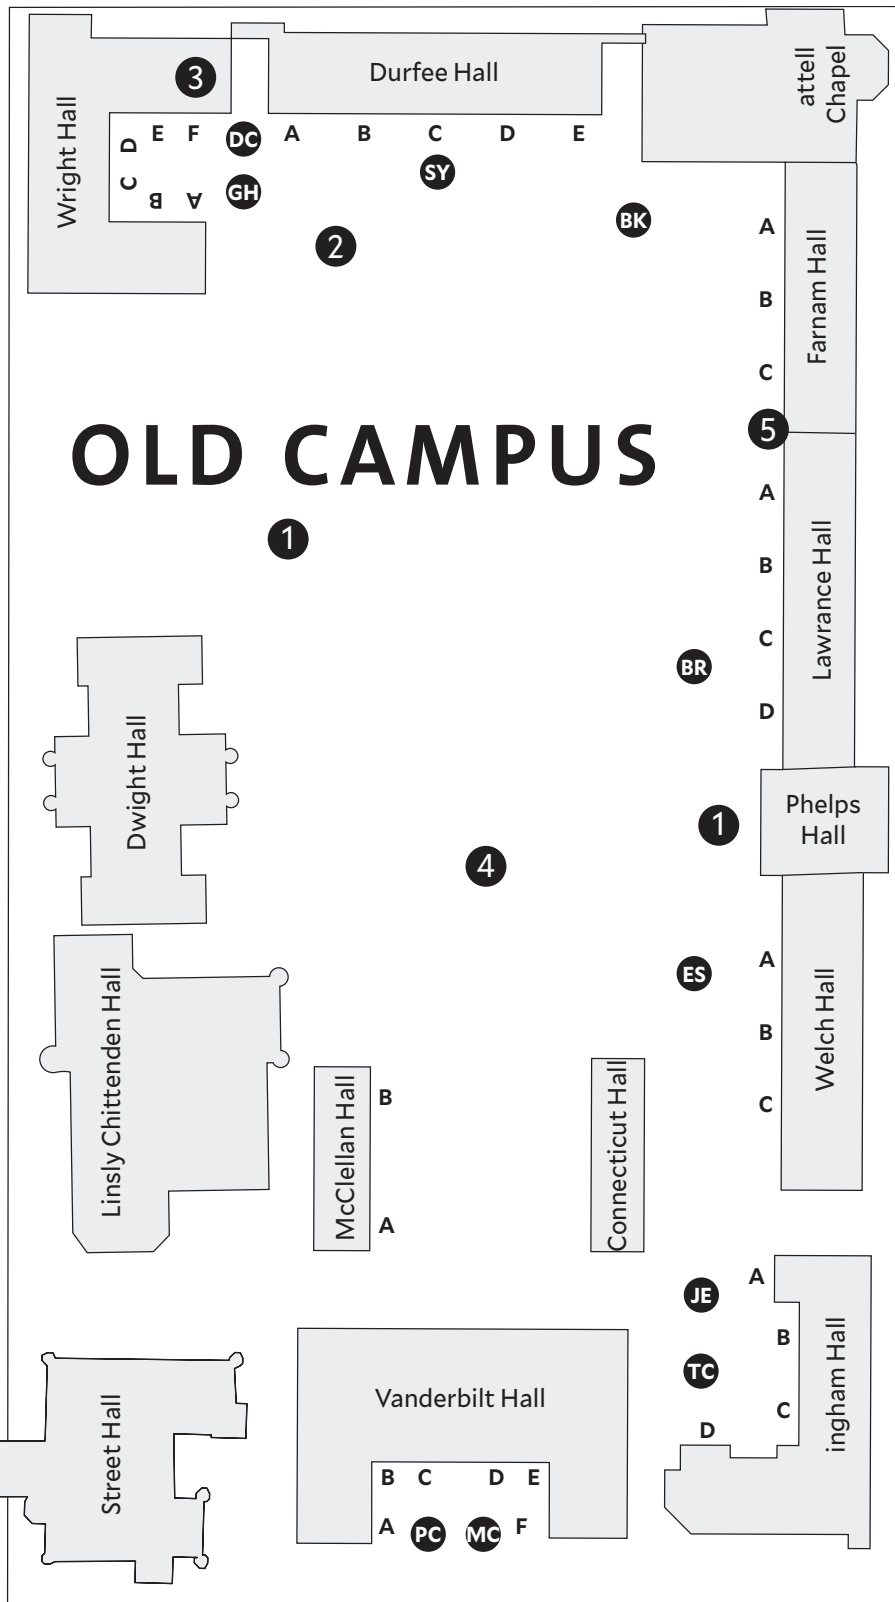

CAMPUS LE MOVE-IN DAY MAP • SUNDAY, AUGUST 17, 2025

Elm Street

DAVENPORT, HOPPER
A,D,F B,C,E

SAYBROOK

BERKELEY

Keys and ID Pick-Up

- DC Davenport
- GH Hopper
- SY Saybrook
- BK Berkeley
- BR Branford
- ES Ezra Stiles
- TC Trumbull
- JE Jonathan Edwards
- MC Morse
- PC Pierson

- 1 Information Tables
- 2 Custodial and Facilities Services for Old Campus Residences
- 3 Yale Station Post Office (closed Sundays)
- 4 Chaplain's Ice Cream Cart
- 5 Sign-up for Bulk Laundry bags

High Street

BRANFORD

EZRA STILES

JONATHAN EDWARDS, TRUMBULL
A,D B,C

College Street

PIERSON, MORSE
A,C,E B,D,F

Chapel Street

ale